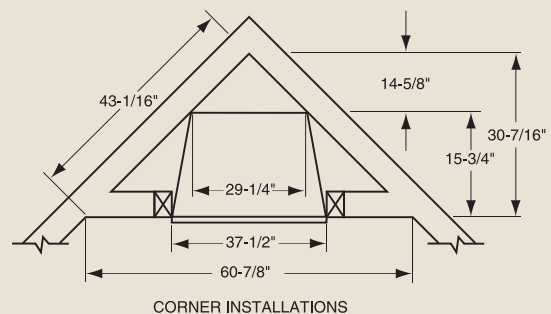

A Brand of Monessen Hearth Systems Co.
149 Cleveland Drive, Paris, Kentucky 40361

www.monessenhearth.com

Monessen

To avoid personal injury or property damage, the product described by this brochure must be installed, operated and maintained in strict compliance with the instructions packaged with the product and all applicable building or fire codes. Contact local building or fire officials about restrictions and installation inspection requirements. All photographs and drawings on this brochure are for illustrative purposes only and are not intended for, nor should they be used as a substitute for the instructions packaged with the unit. Appearance and specifications of the product are subject to change without notice. © 2007 Monessen Hearth Systems Co.